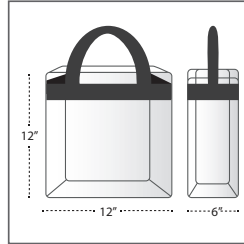

TOURNAMENT BAG POLICY

APPROVED BAGS

Bags smaller than
6" x 6" x 6"

Clear Bag smaller than
12" x 6" x 12"

1-Gallon Plastic
Freezer Bag

Medically Necessary and
Diaper Bags*

**Infant and Medical supplies will be permitted after proper inspection.*

Over-sized
Tote Bag

Binoculars Case

Printed Pattern
Plastic Bag

Folding Chair Bag
(Folding Chair is Allowed)

FOR MORE INFORMATION GO TO PGATOUR.COM/ProhibitedItems

PROHIBITED ITEMS

No bags larger than a small purse 6" x 6" including carrying cases, backpacks, camera bags, or chair bags
(See the PGA TOUR Bag Policy for more information
(<https://www.pgatour.com/company/tournaments-prohibited-items.html#bagpolicy>))